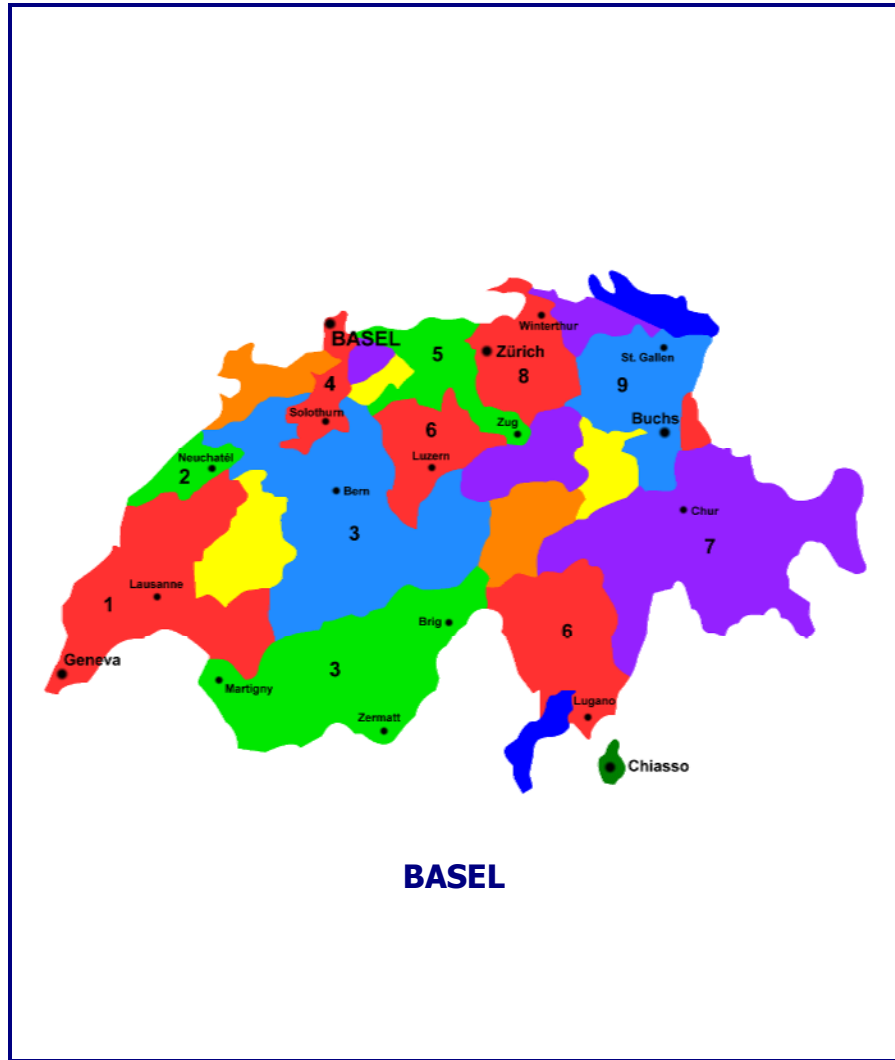

LASER TRANSPORT INTERNATIONAL LTD.

www.laserint.co.uk

THE LASER LINK WITH SWITZERLAND

HYTHE (Kent)  
SWINDON  
COVENTRY  
LEICESTER

• REGULAR DEPARTURES • ECONOMY & EXPRESS SERVICES AVAILABLE •

www.lamprecht.ch