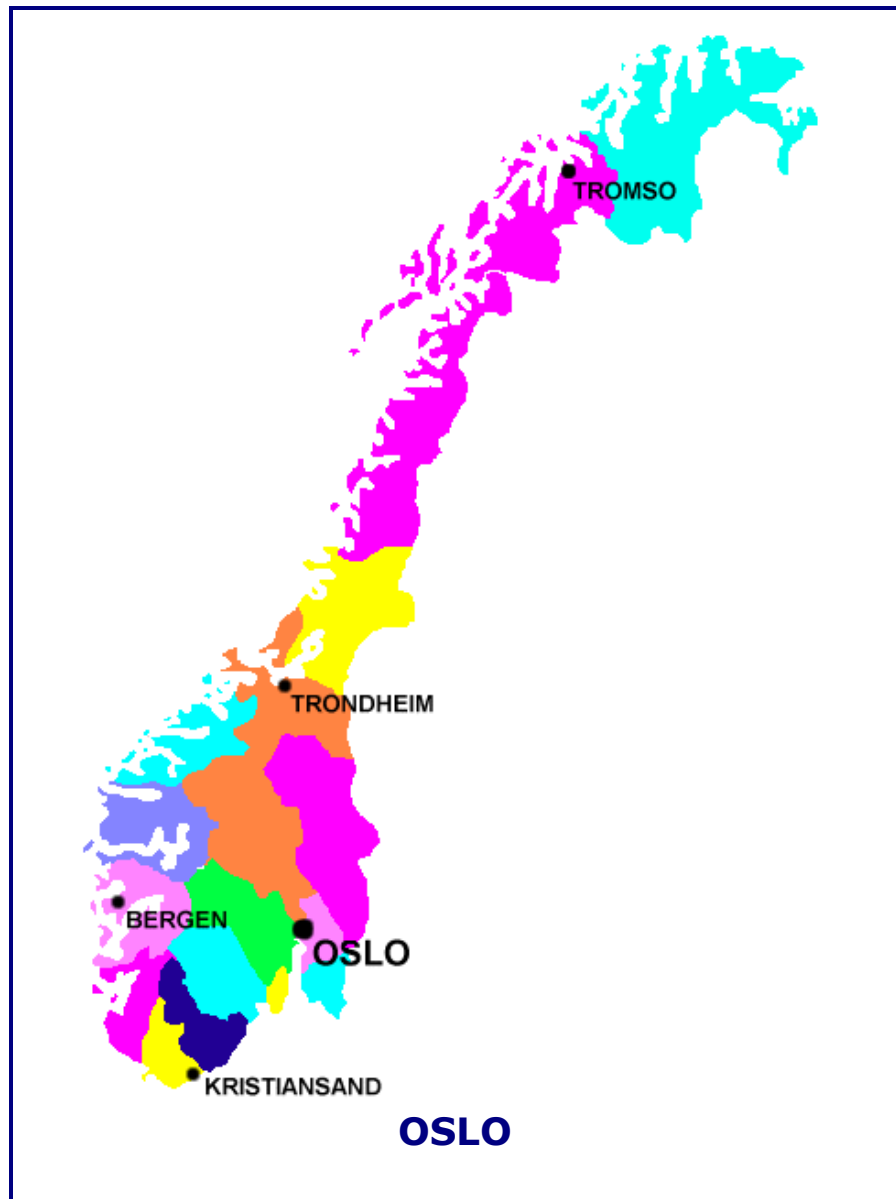

LASER TRANSPORT INTERNATIONAL LTD.

www.laserint.co.uk

THE LASER LINK WITH NORWAY

HYTHE (Kent)
SWINDON
COVENTRY
LEICESTER

ACCELERATOR A/S

THE LASER LINK WITH NORWAY

DEPOT	ADDRESS	CONTACT NUMBERS	E-MAIL
OSLO	Stanseveien 31, PO BOX 4 Haugenstua 0976 OSLO	Tel: (22) 901140 Fax: (22) 901141	post@accelerator.no