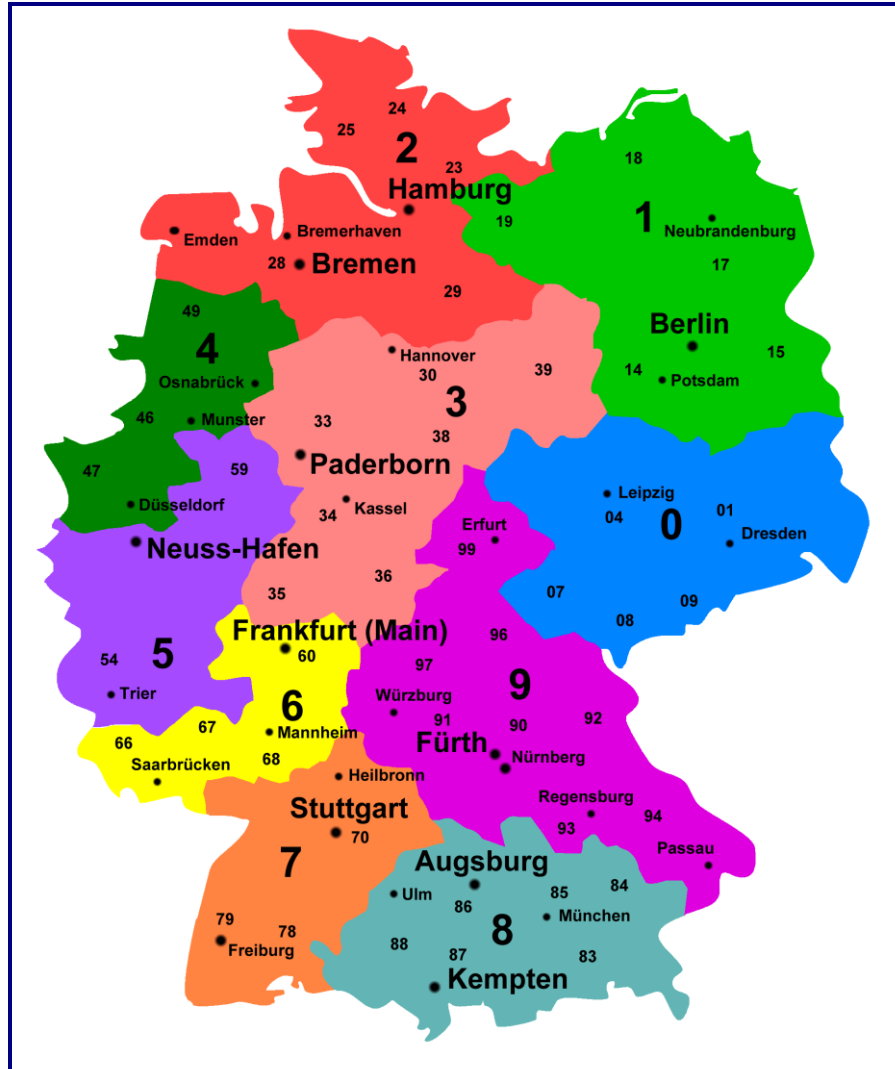

LASER TRANSPORT INTERNATIONAL LTD.

www.laserint.co.uk

THE LASER LINK WITH GERMANY

HYTHE (Kent)
SWINDON
COVENTRY
LEICESTER

HAMBURG • BREMEN • BERLIN • NEUSS-HAFEN

FRANKFURT • STUTTGART • AUGSBURG • KEMPTEN • FÜRTH