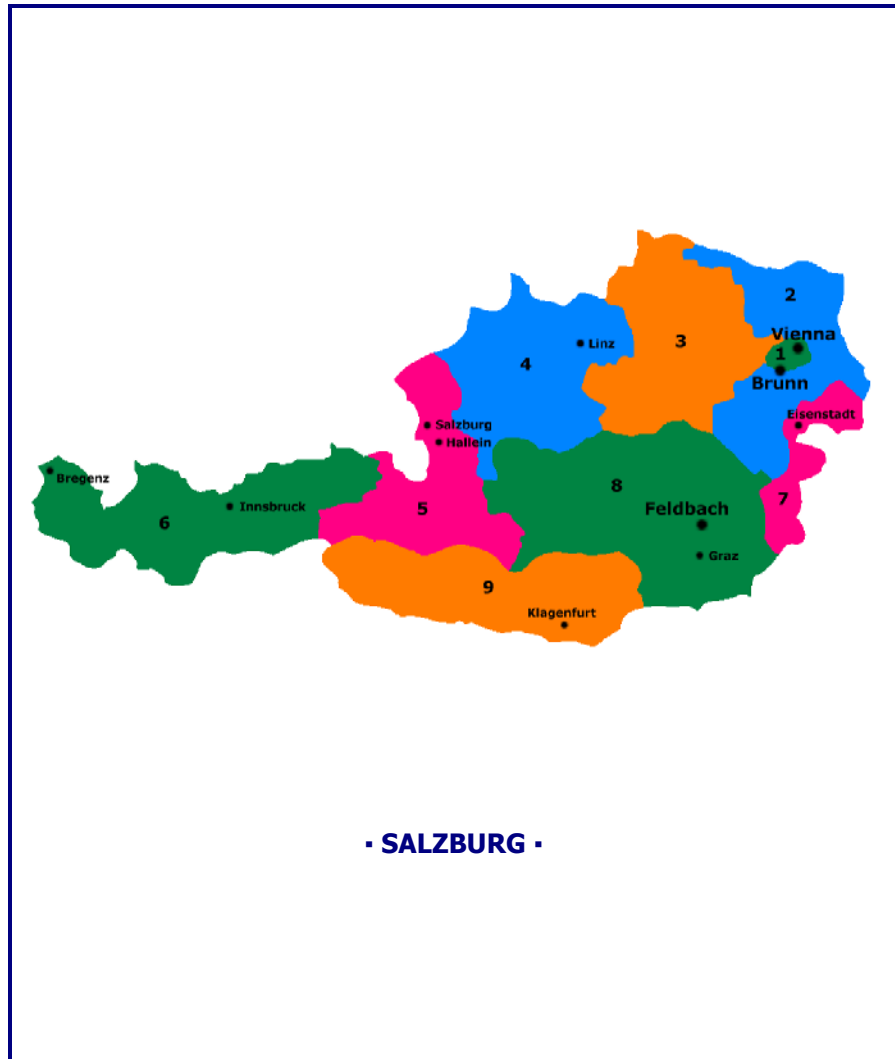

LASER TRANSPORT INTERNATIONAL LTD.

www.laserint.co.uk

**THE LASER LINK WITH AUSTRIA**

**HYTHE (Kent)  
SWINDON  
COVENTRY  
LEICESTER**

**Spedition Contop GmbH  
www.contop.at**

**THE LASER LINK WITH AUSTRIA**