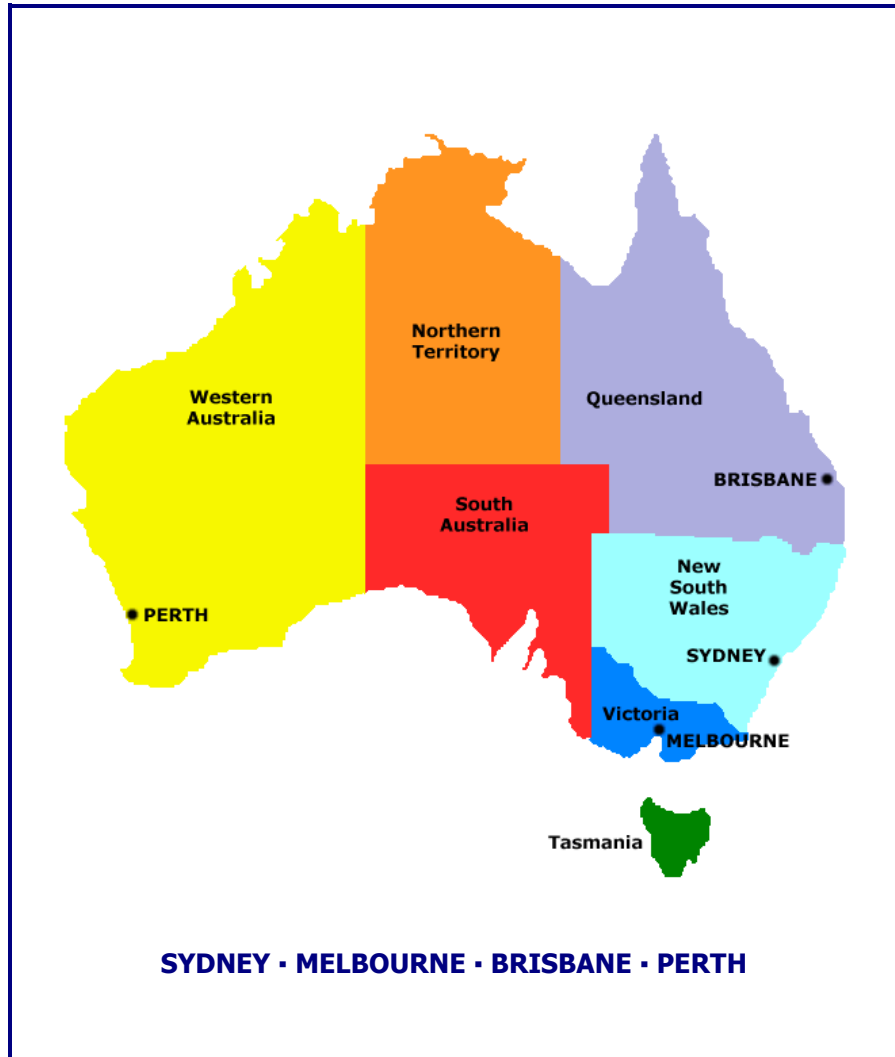

LASER TRANSPORT INTERNATIONAL LTD.

www.laserint.co.uk

THE LASER LINK WITH AUSTRALIA

HYTHE (Kent)
SWINDON
COVENTRY
LEICESTER

- Daily Flights to/from main Australian Airports or economy consolidations twice a week
- Weekly Sailings to/from main Australian seaports using direct conference vessels – approximately 32 days port to port